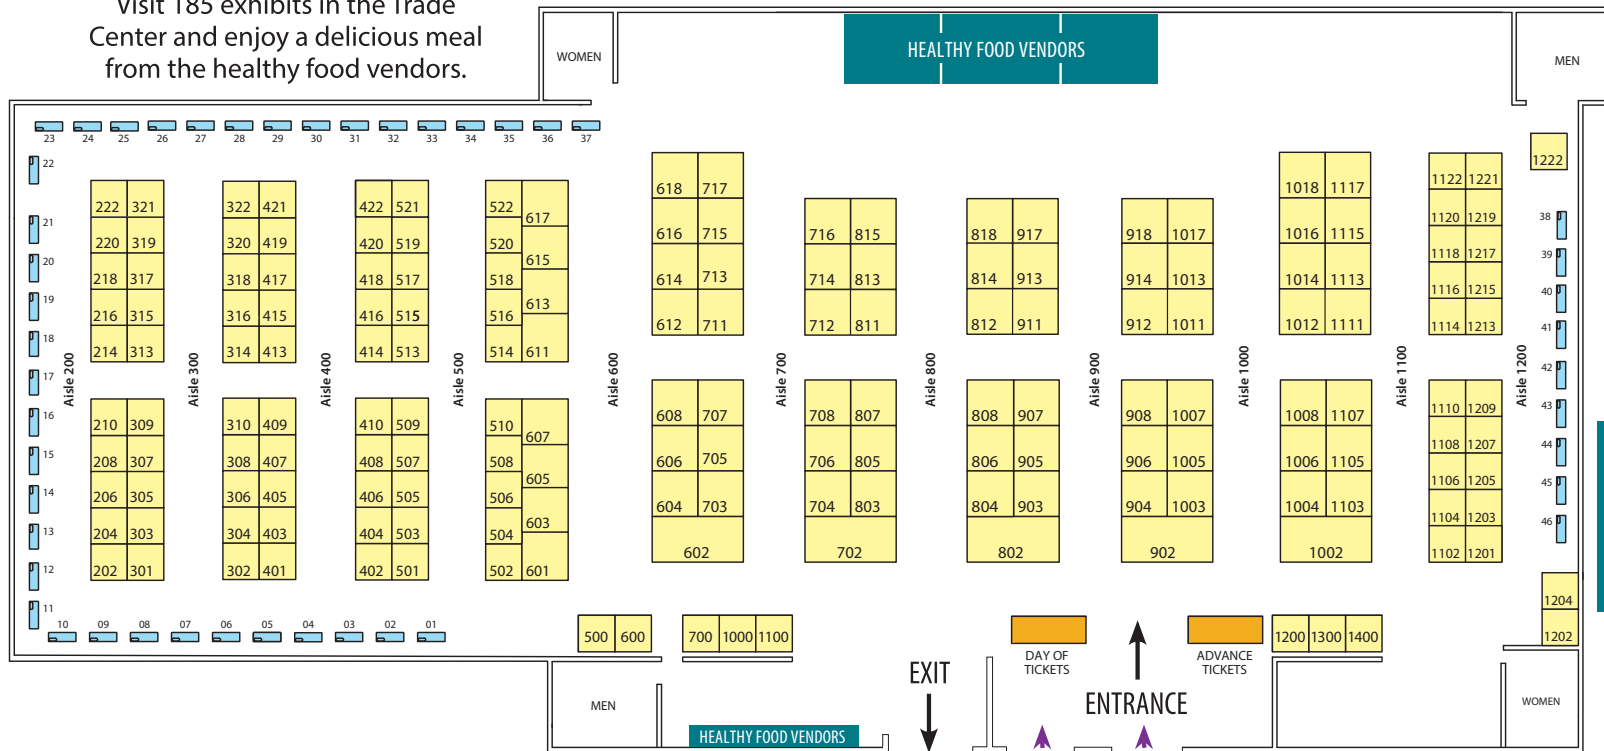

14th Annual NATURAL LIVING expo

Saturday, November 13, 2021 • 9am-6pm
Sunday, November 14, 2021 • 9:30am-5:30pm

BEST WESTERN ROYAL PLAZA TRADE CENTER
181 BOSTON POST ROAD WEST
MARLBOROUGH, MA

Royal Plaza Trade Center Exhibit Hall

Visit 185 exhibits in the Trade Center and enjoy a delicious meal from the healthy food vendors.

\$25 Weekend Admission
cash & credit cards
accepted at the door

Free Sunday Re-Admission
with your
Saturday wristband

Free Parking

Masks are Optional
but recommended
per CDC guidelines

Main Entrance/Exit

Advance Ticket Holder Line

Line to Purchase Tickets

Advance Ticket Holders

Purchase Tickets