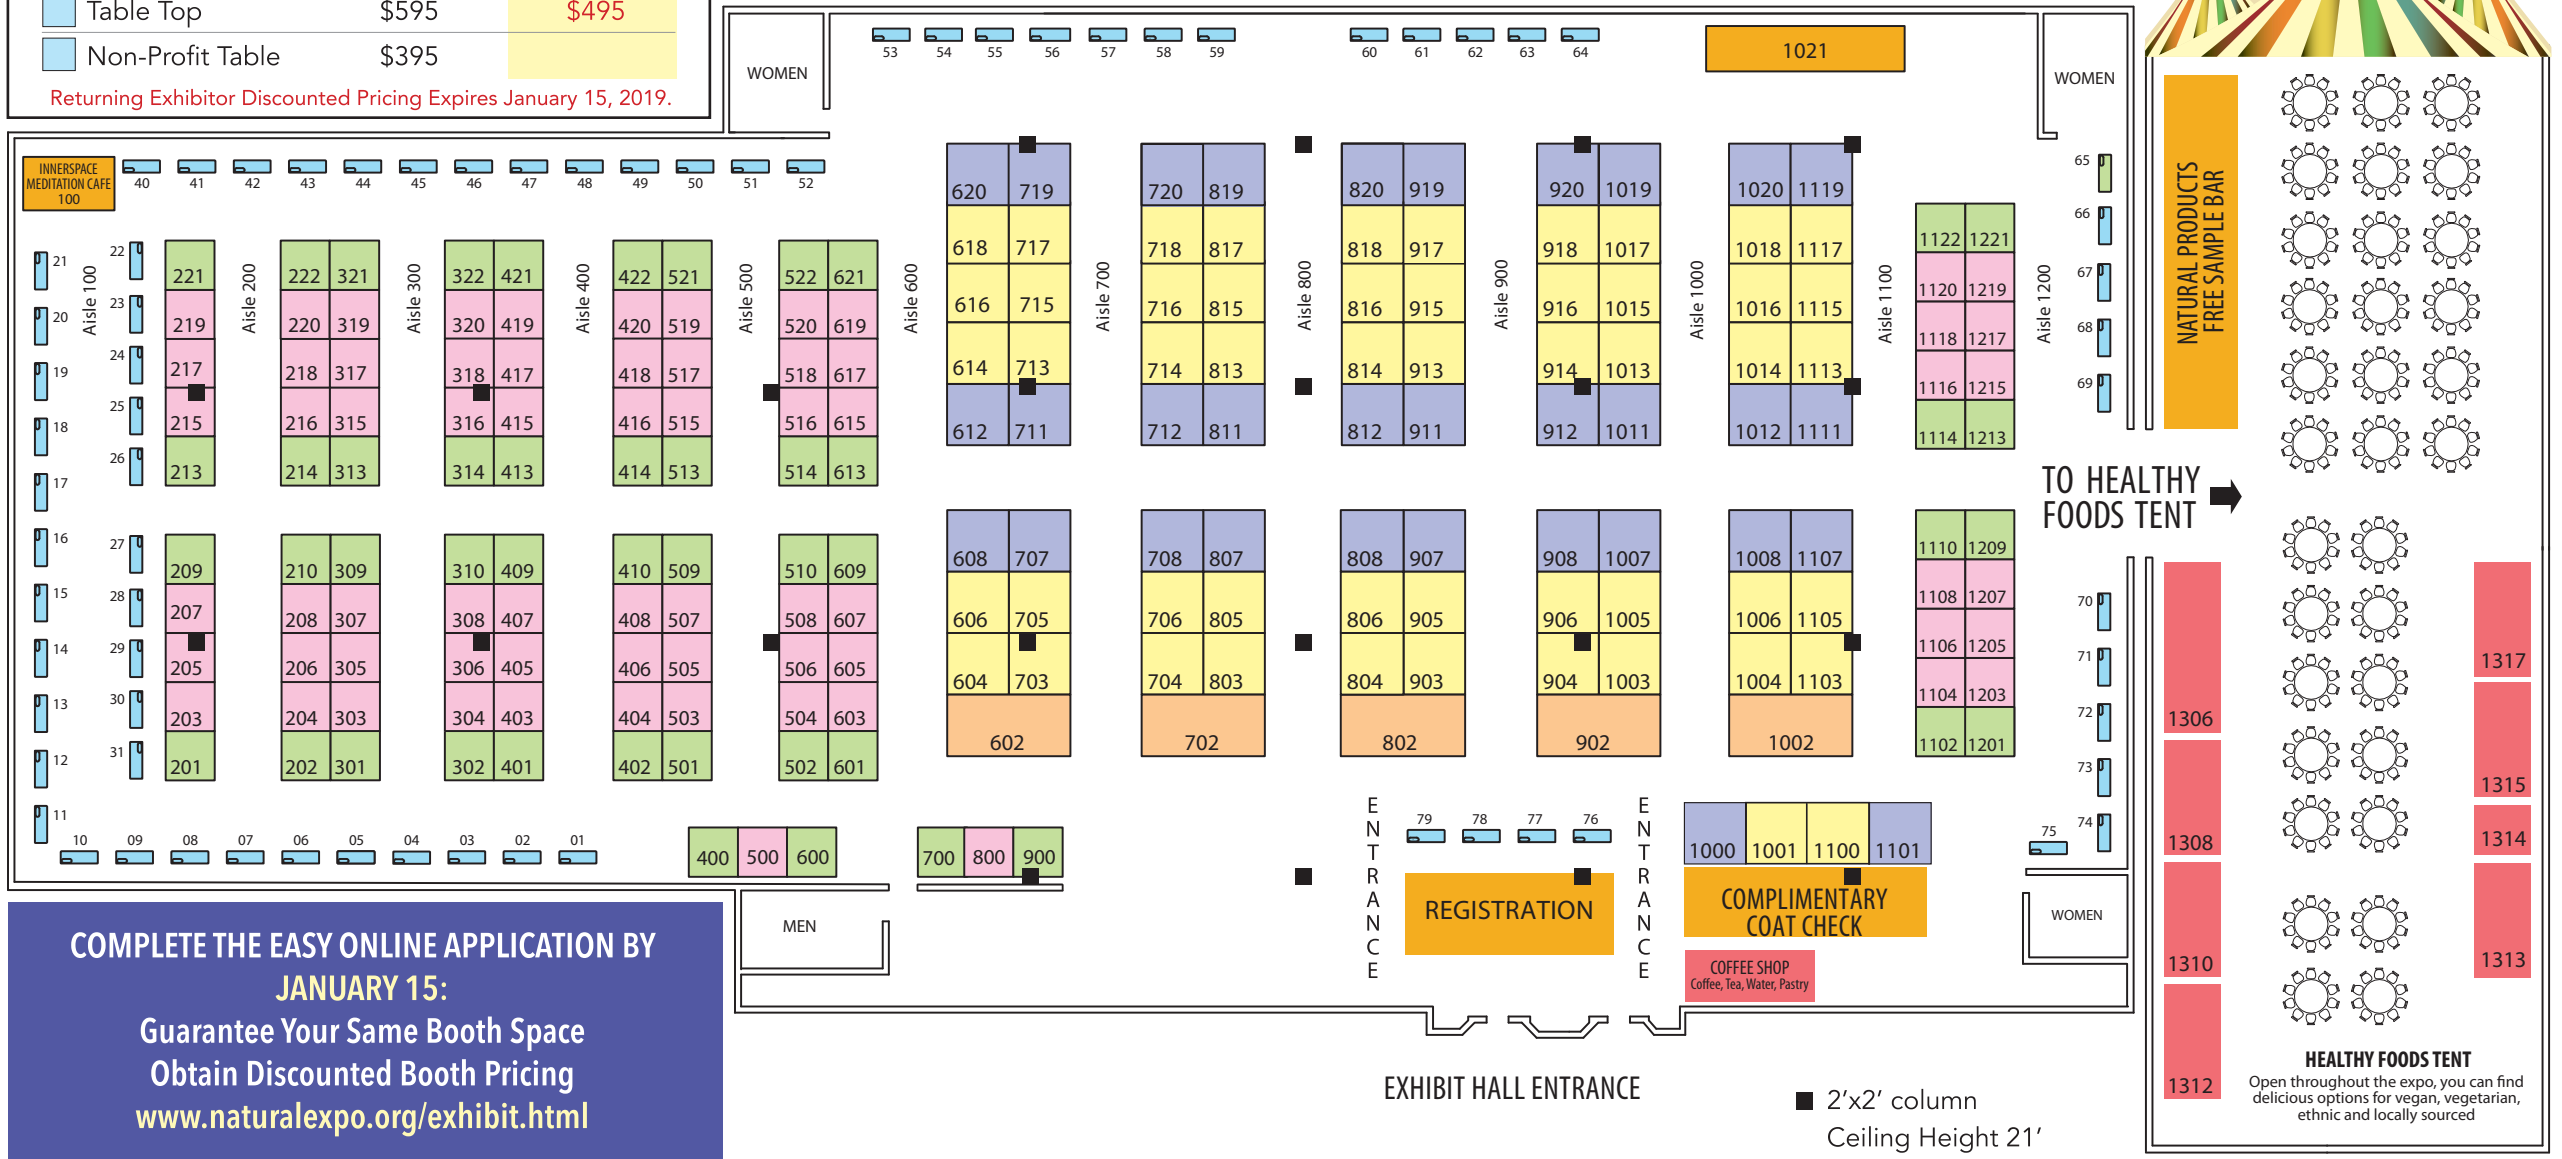

## Booth Options

Booth Type	Price	Returning Exhibitor Price
Front 10' x 20'	\$2795	\$2495
10' x 10' Corner	\$1495	\$1245
10' x 10'	\$1095	\$895
8' x 8' Corner	\$995	\$845
8' x 8'	\$895	\$695
Table Top	\$595	\$495
Non-Profit Table	\$395	

# Royal Plaza Trade Center Exhibit Hall

**Saturday, November 9, 2019 • 9am-6pm**  
**Sunday, November 10, 2019 • 10am-5pm**

MARLBOROUGH, MA

## Map & Floor Plan

All 275 booths are located in one, large exhibit hall. The exhibit hall is fully carpeted. Booths come fully furnished with a covered and skirted table, chairs and pipe and drape curtains.

EXHIBIT HALL ENTRANCE

■ 2'x2' column  
 Ceiling Height 21'

**HEALTHY FOODS TENT**  
 Open throughout the expo, you can find delicious options for vegan, vegetarian, ethnic and locally sourced