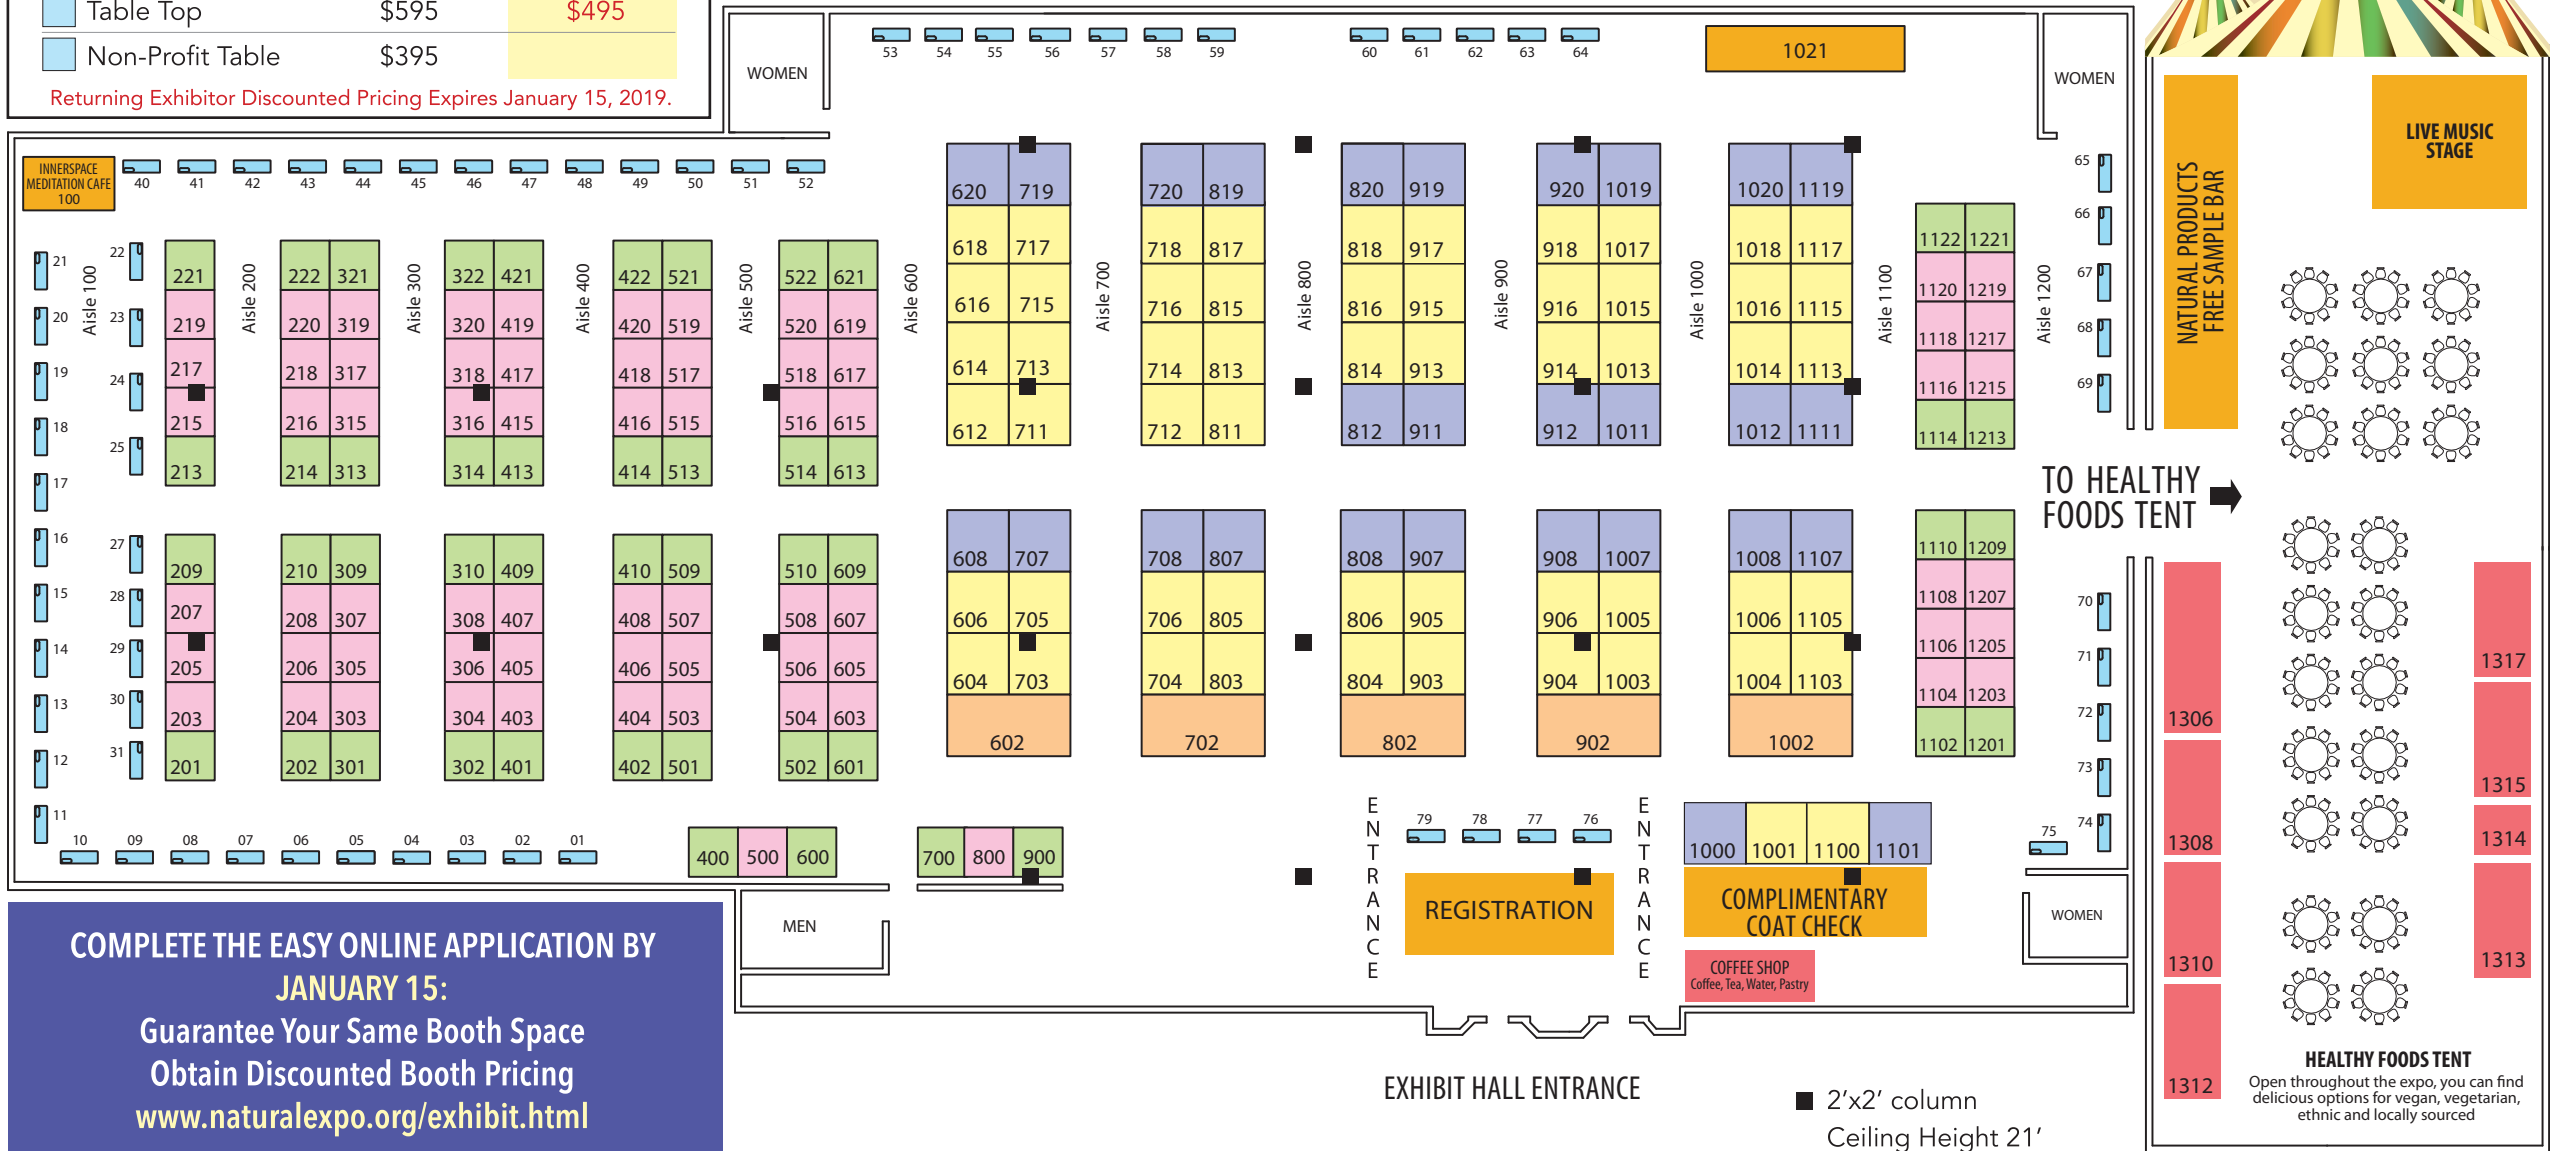

## Booth Options

Booth Type	Price	Returning Exhibitor Price
Front 10' x 20'	\$2795	\$2495
10' x 10' Corner	\$1495	\$1245
10' x 10'	\$1095	\$895
8' x 8' Corner	\$995	\$845
8' x 8'	\$895	\$695
Table Top	\$595	\$495
Non-Profit Table	\$395	

Returning Exhibitor Discounted Pricing Expires January 15, 2019.

# Royal Plaza Trade Center Exhibit Hall

Saturday, November 9, 2019 • 9am-6pm  
 Sunday, November 10, 2019 • 10am-5pm

MARLBOROUGH, MA

## Map & Floor Plan

All 275 booths are located in one, large exhibit hall. The exhibit hall is fully carpeted. Booths come fully furnished with a covered and skirted table, chairs and pipe and drape curtains.